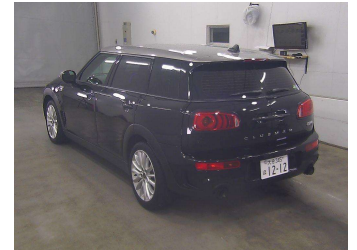

2015 Mini Cooper S Clubman 2.0T 6AT 5-Door

Purchase Price **\$18,990**
Includes GST, Registration & Licensing

Finance may be available on this vehicle. Ask one of our friendly staff for more information.

Gain peace of mind with Mechanical Breakdown Insurance. **Ask us how.**

Top features

- » Cruise Control
- » Reversing Camera

Body Style
5 door, Station Wagon

Odometer
72,000 km

Engine
2000 cc

Fuel Type
Petrol