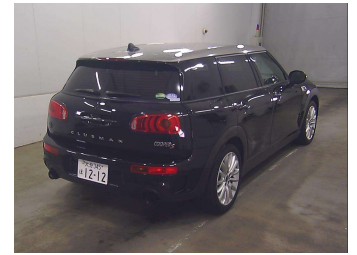

2015 Mini Cooper S Clubman 2.0T 6AT 5-Door

Purchase Price **\$18,990**
Includes GST, Registration & Licensing

Finance may be available on this vehicle. Ask one of our friendly staff for more information.

Gain peace of mind with Mechanical Breakdown Insurance. **Ask us how.**

Top features

- » Cruise Control
- » Reversing Camera

Body Style
5 door, Station Wagon

Odometer
72,000 km

Engine
2000 cc

Fuel Type
Petrol