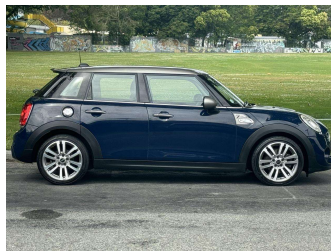

# 2016 Mini Cooper S 2.0T 6AT 5-Door SEVEN

**Purchase Price** **\$17,990**  
Includes GST, Registration & Licensing

Finance may be available on this vehicle. Ask one of our friendly staff for more information.