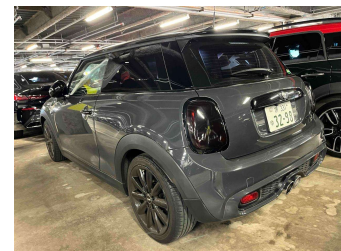

2017 Mini Cooper S 2.0T 6AT 3-Door Hatch

Purchase Price **\$18,990**
Includes GST, Registration & Licensing

Finance may be available on this vehicle. Ask one of our friendly staff for more information.

Gain peace of mind with Mechanical Breakdown Insurance. **Ask us how.**

Top features

- » Cruise Control
- » Reversing Camera

Body Style
3 door, Hatchback

Odometer
75,000 km

Engine
1990 cc

Fuel Type
Petrol

Transmission
Automatic

Wheels
-