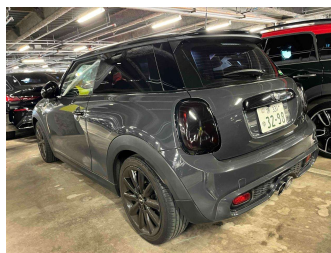

2017 Mini Cooper S 2.0T 6AT 3-Door Hatch

Purchase Price **\$18,990**
Includes GST, Registration & Licensing

Finance may be available on this vehicle. Ask one of our friendly staff for more information.

Gain peace of mind with Mechanical Breakdown Insurance. **Ask us how.**

Top features

- » Cruise Control
- » Reversing Camera

Body Style
3 door, Hatchback

Odometer
75,000 km

Engine
1990 cc

Fuel Type
Petrol

Transmission
Automatic

Wheels
-