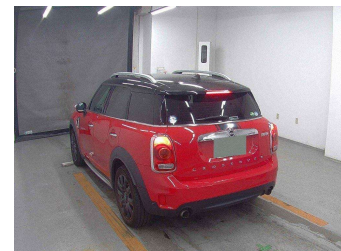

2018 Mini Cooper S Crossover 2.0T 8-AT 5-Door

Purchase Price **\$29,990**
Includes GST, Registration & Licensing

Finance may be available on this vehicle. Ask one of our friendly staff for more information.

Gain peace of mind with Mechanical Breakdown Insurance. **Ask us how.**

Top features
None Listed

Body Style
5 door, Hatchback

Odometer
51,200 km

Engine
2000 cc

Fuel Type
Petrol

Transmission
Automatic

Wheels
-