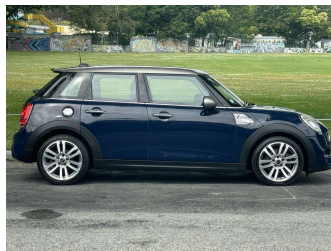

# 2016 Mini Cooper S 2.0T 6AT 5-Door SEVEN

Purchase Price **\$17,990**  
Includes GST, Registration & Licensing

Finance may be available on this vehicle. Ask one of our friendly staff for more information.