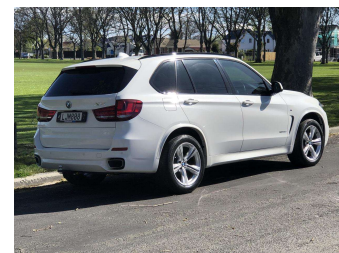

# 2017 BMW X5 xDrive 35d M Sport

**Purchase Price** **POA**  
Includes GST, Registration & Licensing

Finance may be available on this vehicle. Ask one of our friendly staff for more information.

Gain peace of mind with Mechanical Breakdown Insurance. **Ask us how.**

**Top features**

None Listed

Body Style  
**5 door, SUV / 4x4**

Odometer  
**50,000 km**

Engine  
**3000 cc**

Fuel Type  
**Petrol**

Transmission  
**AT**

Wheels  
-