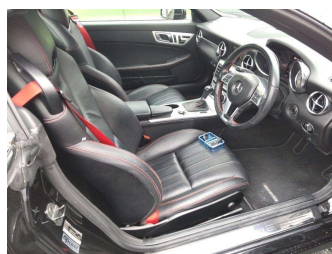

2013 Mercedes-Benz SLK200 AMG Sports Package

Purchase Price **$24,990**
Includes GST, Registration & Licensing

Finance may be available on this vehicle. Ask one of our friendly staff for more information.

Gain peace of mind with Mechanical Breakdown Insurance. **Ask us how.**

Top features

- » Cruise Control
- » Reversing Camera

Body Style
2 door, Convertible

Odometer
74,600 km

Engine
1800 cc

Fuel Type
Petrol

Transmission
Automatic

Wheels
-

VIN
WDD1724482F058144

Interior
-

Safety
-

Reg No.

-

Ext Colour
Obsidian Black

History

-

Seats

-

CO2 Emissions

-

Energy Economy

-

Stock ID: 2573

Lambo
Wholesale Ltd

Lambo Wholesale | Phone 027 548 4245 | Email lambowholesale@xtra.co.nz
173 Ferry Road, Waltham, Christchurch 8011, New Zealand
www.lambowholesale.co.nz

4.84 | 834 reviews