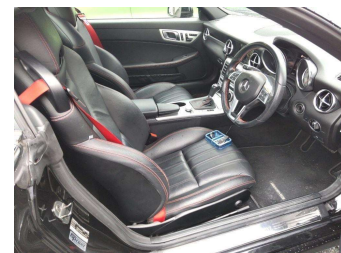

2013 Mercedes-Benz SLK200 AMG Sports Package

Purchase Price **$24,990**
Includes GST, Registration & Licensing

Finance may be available on this vehicle. Ask one of our friendly staff for more information.

Gain peace of mind with Mechanical Breakdown Insurance. **Ask us how.**

Top features

- » Cruise Control
- » Reversing Camera

Body Style
2 door, Convertible

Odometer
74,600 km

Engine
1800 cc

Fuel Type
Petrol

Transmission
Automatic

Wheels
-

VIN
WDD1724482F058144

Interior
-

Safety
-

Reg No.

-

Ext Colour
Obsidian Black

History

-

Seats

-

CO2 Emissions

-

Energy Economy

-

Stock ID: 2573

Lambo
Wholesale Ltd

Lambo Wholesale | Phone 027 548 4245 | Email lambowholesale@xtra.co.nz
173 Ferry Road, Waltham, Christchurch 8011, New Zealand
www.lambowholesale.co.nz

4.84 | 834 reviews