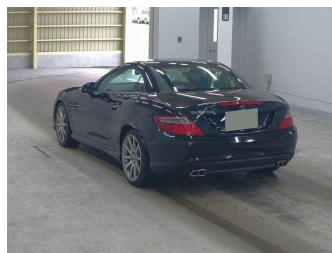

2013 Mercedes-Benz SLK200 AMG Sports Package

Purchase Price **\$24,990**
Includes GST, Registration & Licensing

Finance may be available on this vehicle. Ask one of our friendly staff for more information.

Gain peace of mind with Mechanical Breakdown Insurance. **Ask us how.**

Top features

- » Cruise Control
- » Reversing Camera

Body Style
2 door, Convertible

Odometer
74,600 km

Engine
1800 cc

Fuel Type
Petrol