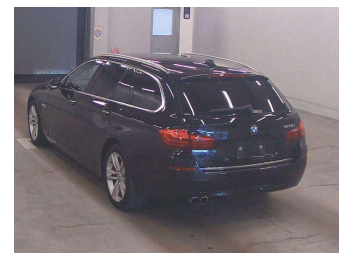

2016 BMW 528i Touring Luxury

Purchase Price **\$22,990**
Includes GST, Registration & Licensing

Finance may be available on this vehicle. Ask one of our friendly staff for more information.

Gain peace of mind with Mechanical Breakdown Insurance. **Ask us how.**

Top features

- » CD
- » DVD
- » electric seats
- » Reversing Camera

Body Style
5 door, Station Wagon

Odometer
63,700 km

Engine
2000 cc

Fuel Type
Petrol

Transmission
Automatic

Wheels
-