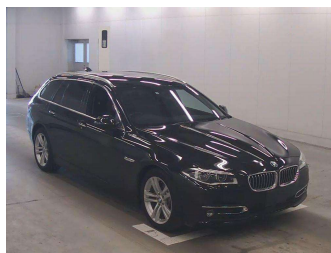

2016 BMW 528i Touring Luxury

Purchase Price **\$22,990**
Includes GST, Registration & Licensing

Finance may be available on this vehicle. Ask one of our friendly staff for more information.

Gain peace of mind with Mechanical Breakdown Insurance. **Ask us how.**

Top features

- » CD
- » DVD
- » electric seats
- » Reversing Camera

Body Style
5 door, Station Wagon

Odometer
63,700 km

Engine
2000 cc

Fuel Type
Petrol

Transmission
Automatic

Wheels
-