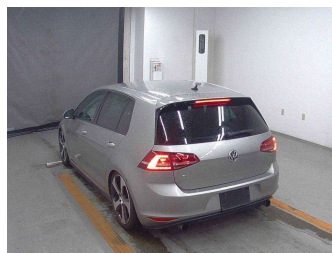

2015 Volkswagen Golf 7 GTi 2.0T DCC Package

Purchase Price **$22,990**
Includes GST, Registration & Licensing

Finance may be available on this vehicle. Ask one of our friendly staff for more information.

Gain peace of mind with Mechanical Breakdown Insurance. **Ask us how.**

Top features

- » Cruise Control
- » Reversing Camera

Body Style
5 door, Hatchback

Odometer
66,200 km

Engine
2000 cc

Fuel Type
Petrol

Transmission
Automatic

Wheels
-

VIN
WVWZZZAUZFW290424

Interior
-

Safety
-

Reg No.

-

Ext Colour
Tungsten Silver

History

-

Seats

-

CO2 Emissions

★★★★☆

165 grams/km

Energy Economy

★★☆☆☆

Annual fuel cost of $2,780
7.1L per 100km

Cost per year is an estimate based on petrol price of $2.80 per litre and an average distance of 14000 km. Emissions and Energy Economy figures standardised to 3P WLTP.

Stock ID: 2622

Lambo
Wholesale Ltd

Lambo Wholesale | Phone 027 548 4245 | Email lambowholesale@xtra.co.nz
173 Ferry Road, Waltham, Christchurch 8011, New Zealand
www.lambowholesale.co.nz

★★★★★
4.85 | 854 reviews