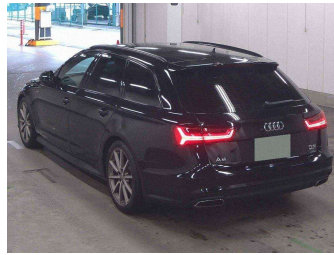

2017 Audi A6 Avant 2.0 TFSI Quattro S-Line

Purchase Price **$31,990**
Includes GST, Registration & Licensing

Finance may be available on this vehicle. Ask one of our friendly staff for more information.

Gain peace of mind with Mechanical Breakdown Insurance. **Ask us how.**

Top features
None Listed

Body Style
5 door, Station Wagon

Odometer
65,300 km

Engine
2000 cc

Fuel Type
Petrol

Transmission
Automatic

Wheels
-

VIN
WAUZZZ4G8HN063366

Interior
-

Safety
-

Reg No.

-

Ext Colour
Black

History

-

Seats

-

CO2 Emissions

★★★★★☆☆

181 grams/km

Energy Economy

★★☆☆☆☆

**Annual fuel cost of $3,100
7.9L per 100km**

Cost per year is an estimate based on petrol price of $2.80 per litre and an average distance of 14000 km. Emissions and Energy Economy figures standardised to 3P WLTP.

Stock ID: 2512

Lambo
Wholesale Ltd

Lambo Wholesale | Phone 027 548 4245 | Email lambowholesale@xtra.co.nz
173 Ferry Road, Waltham, Christchurch 8011, New Zealand
www.lambowholesale.co.nz

★★★★★
4.84 | 813 reviews