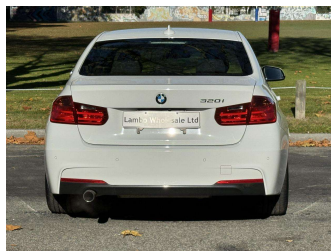

2015 BMW 320i Sedan M Sport

Purchase Price **\$17,990**
Includes GST, Registration & Licensing

Finance may be available on this vehicle. Ask one of our friendly staff for more information.

Gain peace of mind with Mechanical Breakdown Insurance. **Ask us how.**

Top features

- » Cruise Control
- » Reversing Camera

Body Style
4 door, Sedan

Odometer
51,100 km

Engine
2000 cc

Fuel Type
Petrol

Transmission
AT

Wheels
-