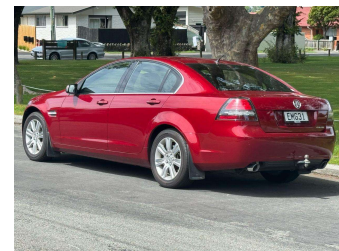

# 2008 Holden Commodore CALAIS SEDAN V6 AUTO

**Purchase Price** **\$14,990**  
Includes GST, Registration & Licensing

Finance may be available on this vehicle. Ask one of our friendly staff for more information.

Transmission  
**Automatic, Rear Wheel**

Wheels  
-

VIN  
**6G1EX55759L159334**

Interior  
-

Safety  
-

Reg No.  
**EMG31**

Ext Colour  
**Passion Red**

History  
**NZ New, 10 owners**