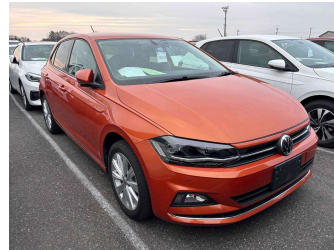

2018 Volkswagen Polo TSi Highline

Purchase Price **\$20,990**
Includes GST, Registration & Licensing

Finance may be available on this vehicle. Ask one of our friendly staff for more information.

Gain peace of mind with Mechanical Breakdown Insurance. **Ask us how.**

Top features
None Listed

Body Style
5 door, Hatchback

Odometer
23,700 km

Engine
1000 cc

Fuel Type
Petrol

Transmission
Automatic

Wheels
-

VIN
WVWZZZAWZJU020934

Interior
-

Safety
-

Reg No.

-

Ext Colour

Energetic Orange Pearl

History

-