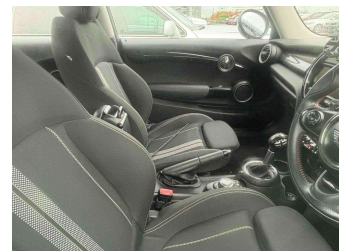

2014 Mini Cooper S 2.0T 6AT 3-Door Hatch

Purchase Price **\$16,990**
Includes GST, Registration & Licensing

Finance may be available on this vehicle. Ask one of our friendly staff for more information.

Gain peace of mind with Mechanical Breakdown Insurance. **Ask us how.**

Top features

- » Reversing Camera

Body Style
3 door, Hatchback

Odometer
72,000 km

Engine
2000 cc

Fuel Type
Petrol

Transmission
Automatic

Wheels
-