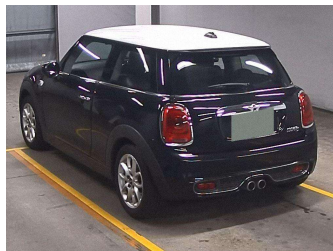

2014 Mini Cooper S 2.0T 6AT 3-Door Hatch

Purchase Price **\$16,990**
Includes GST, Registration & Licensing

Finance may be available on this vehicle. Ask one of our friendly staff for more information.

Gain peace of mind with Mechanical Breakdown Insurance. **Ask us how.**

Top features

- » Reversing Camera

Body Style
3 door, Hatchback

Odometer
72,000 km

Engine
2000 cc

Fuel Type
Petrol

Transmission
Automatic

Wheels
-