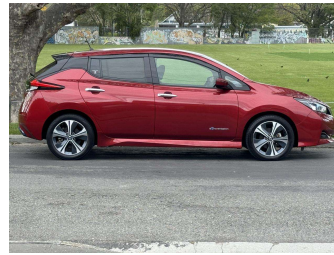

2019 Nissan Leaf XV Selection 40kWh with Pro Pilot

Purchase Price **\$16,990**
Includes GST, Registration & Licensing

Finance may be available on this vehicle. Ask one of our friendly staff for more information.

Gain peace of mind with Mechanical Breakdown Insurance. **Ask us how.**

Top features
None Listed

Body Style
5 door, Hatchback

Odometer
42,000 km

Engine
-

Fuel Type
Electricity

Transmission
Automatic

Wheels
-

VIN
7AT0DH8KX24065387

Interior
-

Safety

Based on 2023 VSRR rating

Reg No.

-

Ext Colour
Ruby Red

History