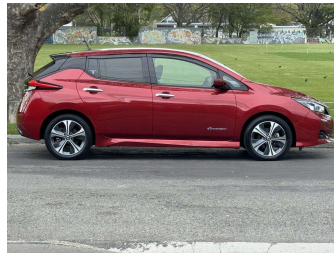

2019 Nissan Leaf XV Selection 40kWh with Pro Pilot

Purchase Price **\$17,990**
Includes GST, Registration & Licensing

Finance may be available on this vehicle. Ask one of our friendly staff for more information.

Gain peace of mind with Mechanical Breakdown Insurance. **Ask us how.**

Top features
None Listed

Body Style
5 door, Hatchback

Odometer
42,000 km

Engine
-

Fuel Type
Electricity

Transmission
Automatic

Wheels
-

VIN
7AT0DH8KX24065387

Interior
-

Safety

Based on 2023 VSRR rating

Reg No.

-

Ext Colour
Ruby Red

History