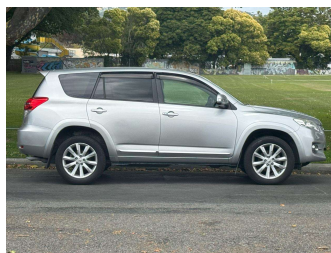

2010 Toyota Vanguard 240S G Package

Purchase Price **\$12,990**
Includes GST, Registration & Licensing

Finance may be available on this vehicle. Ask one of our friendly staff for more information.

Gain peace of mind with Mechanical Breakdown Insurance. **Ask us how.**

Top features
None Listed

Body Style
Station Wagon

Odometer
97,200 km

Engine
2362 cc, Internal Combustion

Fuel Type
Petrol

Transmission
Automatic

Wheels
-

VIN
7AT0H65BX19173814