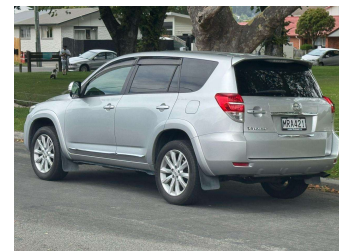

2010 Toyota Vanguard 240S G Package

Purchase Price **\$12,990**
Includes GST, Registration & Licensing

Finance may be available on this vehicle. Ask one of our friendly staff for more information.

Gain peace of mind with Mechanical Breakdown Insurance. **Ask us how.**

Top features
None Listed

Body Style
Station Wagon

Odometer
97,200 km

Engine
2362 cc, Internal Combustion

Fuel Type
Petrol

Transmission
Automatic

Wheels
-

VIN
7AT0H65BX19173814