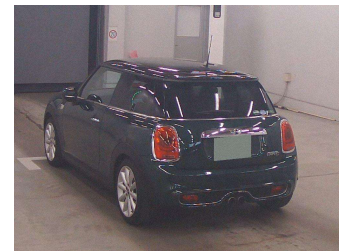

2014 Mini Cooper S 2.0T 6AT 3-Door Hatch

Purchase Price **\$18,990**
Includes GST, Registration & Licensing

Finance may be available on this vehicle. Ask one of our friendly staff for more information.

Gain peace of mind with Mechanical Breakdown Insurance. **Ask us how.**

Top features

- » Cruise Control
- » Heated Seats
- » paddle shift
- » Reversing Camera

Body Style
3 door, Hatchback

Odometer
46,000 km

Engine
2000 cc

Fuel Type
Petrol

Transmission
Automatic

Wheels
-