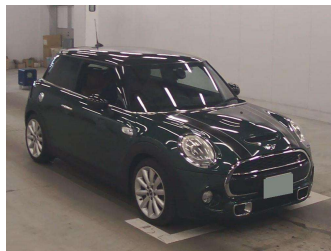

2014 Mini Cooper S 2.0T 6AT 3-Door Hatch

Purchase Price **\$18,990**
Includes GST, Registration & Licensing

Finance may be available on this vehicle. Ask one of our friendly staff for more information.

Gain peace of mind with Mechanical Breakdown Insurance. **Ask us how.**

Top features

- » Cruise Control
- » Heated Seats
- » paddle shift
- » Reversing Camera

Body Style
3 door, Hatchback

Odometer
46,000 km

Engine
2000 cc

Fuel Type
Petrol

Transmission
Automatic

Wheels
-