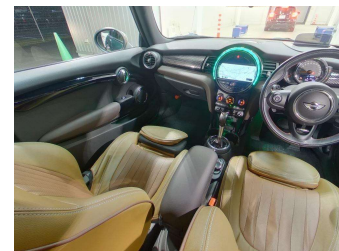

2014 Mini Cooper S 2.0T 6AT 3-Door Hatch

Purchase Price **\$18,990**
Includes GST, Registration & Licensing

Finance may be available on this vehicle. Ask one of our friendly staff for more information.

Gain peace of mind with Mechanical Breakdown Insurance. **Ask us how.**

Top features

- » Cruise Control
- » Heated Seats
- » paddle shift
- » Reversing Camera

Body Style
3 door, Hatchback

Odometer
46,000 km

Engine
2000 cc

Fuel Type
Petrol

Transmission
Automatic

Wheels
-