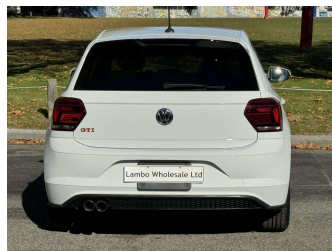

2018 Volkswagen Polo GTi 147kW 2.0P 6-DSG

Purchase Price **\$21,990**
Includes GST, Registration & Licensing

Finance may be available on this vehicle. Ask one of our friendly staff for more information.