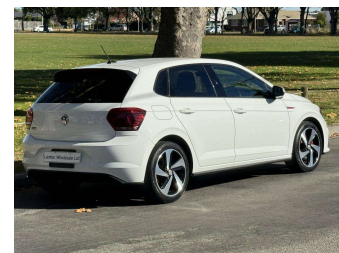

2018 Volkswagen Polo GTi 147kW 2.0P 6-DSG

Purchase Price **\$21,990**
Includes GST, Registration & Licensing

Finance may be available on this vehicle. Ask one of our friendly staff for more information.

Gain peace of mind with Mechanical Breakdown Insurance. **Ask us how.**

Top features
None Listed

Body Style
5 door, Hatchback

Odometer
40,900 km

Engine
2000 cc

Fuel Type
Petrol

Transmission
AT

Wheels
-