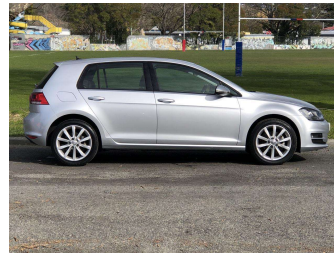

2015 Volkswagen Golf 7 TSI Highline

Purchase Price **$14,990**
Includes GST, Registration & Licensing

Finance may be available on this vehicle. Ask one of our friendly staff for more information.

Gain peace of mind with Mechanical Breakdown Insurance. **Ask us how.**

Top features

- » Cruise Control
- » paddle shift
- » Reversing Camera

Body Style
5 door, Hatchback

Odometer
63,300 km

Engine
1400 cc

Fuel Type
Petrol

Transmission
AT

Wheels
-

VIN
WVWZZZAUZFW240162

Interior
-

Safety
-

Reg No.

-

Ext Colour
Reflex Silver

History

-

Seats

-

CO2 Emissions

-

Energy Economy

-

Stock ID: 2487

Lambo Wholesale | Phone 027 548 4245 | Email lambowholesale@xtra.co.nz
173 Ferry Road, Waltham, Christchurch 8011, New Zealand
www.lambowholesale.co.nz

4.84 | 811 reviews