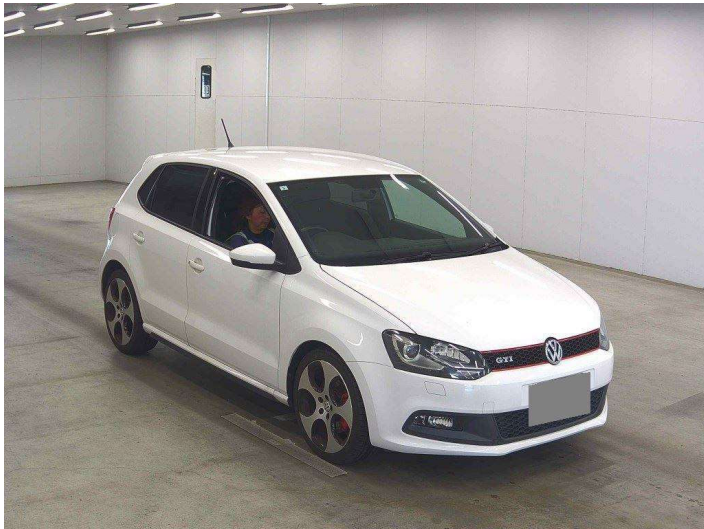

# 2013 Volkswagen Polo GTI

**Purchase Price** **POA**  
Includes GST, Registration & Licensing

Finance may be available on this vehicle. Ask one of our friendly staff for more information.

Gain peace of mind with Mechanical Breakdown Insurance. **Ask us how.**

**Top features**

- » Cruise Control
- » paddle shift
- » Reversing Camera

Body Style  
**5 door**

Odometer  
**37,593 km**

Engine  
**1400 cc**

Fuel Type  
-

Transmission  
**AT**

Wheels  
-