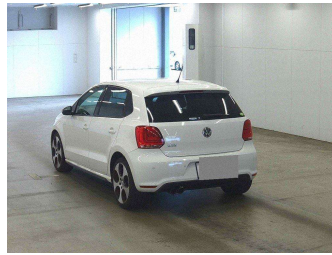

# 2013 Volkswagen Polo GTI

**Purchase Price** **POA**  
Includes GST, Registration & Licensing

Finance may be available on this vehicle. Ask one of our friendly staff for more information.

Gain peace of mind with Mechanical Breakdown Insurance. **Ask us how.**

**Top features**

- » Cruise Control
- » paddle shift
- » Reversing Camera

Body Style  
**5 door**

Odometer  
**37,593 km**

Engine  
**1400 cc**

Fuel Type  
-

Transmission  
**AT**

Wheels  
-