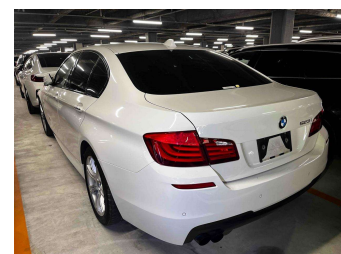

2013 BMW 523i Sedan M Sport

Purchase Price **\$14,990**
Includes GST, Registration & Licensing

Finance may be available on this vehicle. Ask one of our friendly staff for more information.

Gain peace of mind with Mechanical Breakdown Insurance. **Ask us how.**

Top features

- » smart key

Body Style
4 door, Sedan

Odometer
88,000 km

Engine
2000 cc

Fuel Type
Petrol

Transmission
Automatic

Wheels
-