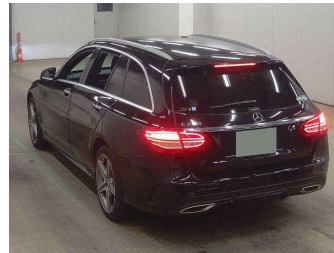

2016 Mercedes-Benz C200 Wagon AMG Sport

Purchase Price **\$24,990**
Includes GST, Registration & Licensing

Finance may be available on this vehicle. Ask one of our friendly staff for more information.

Gain peace of mind with Mechanical Breakdown Insurance. **Ask us how.**

Top features
 None Listed

Body Style
5 door, Station Wagon

Odometer
50,464 km

Engine
2000 cc

Fuel Type
 -

Transmission
Automatic

Wheels
 -

VIN
WDD2052422F472090

Interior
 -

Safety
 -

Reg No.
 -

Ext Colour
Obsidian Black

History
 -

Seats
 -

CO2 Emissions
 -

Energy Economy
 ☆☆☆☆☆