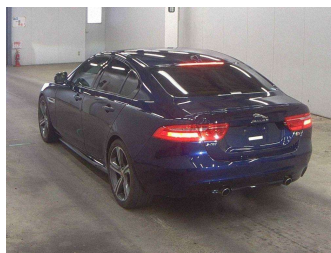

2015 Jaguar XE S 3.0 Supercharged P340

Purchase Price **\$29,990**
Includes GST, Registration & Licensing

Finance may be available on this vehicle. Ask one of our friendly staff for more information.

Gain peace of mind with Mechanical Breakdown Insurance. **Ask us how.**

Top features

- » Reversing Camera

Body Style
4 door, Sedan

Odometer
54,000 km

Engine
3000 cc

Fuel Type
Petrol

Transmission
Automatic

Wheels
 -

VIN
SAJAB4AV4GA904794

Interior
 -

Safety
 -

Reg No.

-

Ext Colour
Dark Sapphire Metallic

History

-