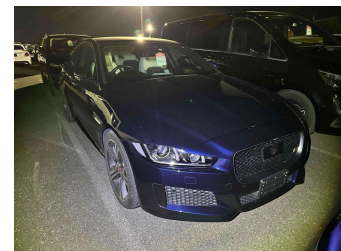

2015 Jaguar XE S 3.0 Supercharged P340

Purchase Price **\$29,990**
Includes GST, Registration & Licensing

Finance may be available on this vehicle. Ask one of our friendly staff for more information.

Gain peace of mind with Mechanical Breakdown Insurance. **Ask us how.**

Top features

- » Reversing Camera

Body Style
4 door, Sedan

Odometer
54,000 km

Engine
3000 cc

Fuel Type
Petrol

Transmission
Automatic

Wheels
 -

VIN
SAJAB4AV4GA904794

Interior
 -

Safety
 -

Reg No.

-

Ext Colour
Dark Sapphire Metallic

History

-