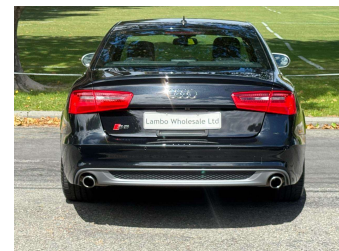

2013 Audi A6 2.8 FSi Quattro S Line

Purchase Price **$23,990**
Includes GST, Registration & Licensing

Finance may be available on this vehicle. Ask one of our friendly staff for more information.

Gain peace of mind with Mechanical Breakdown Insurance. **Ask us how.**

Top features

- » Reversing Camera

Body Style
4 door, Sedan

Odometer
27,900 km

Engine
2800 cc

Fuel Type
Petrol

Transmission
Automatic

Wheels
-

VIN
WAUZZZ4G6EN061871

Interior
-

Safety
-

Reg No.

-

Ext Colour
Phantom Black Pearl

History

-

Seats

-

CO2 Emissions

-

Energy Economy

-

Stock ID: 2620

Lambo Wholesale | Phone 027 548 4245 | Email lambowholesale@xtra.co.nz
173 Ferry Road, Waltham, Christchurch 8011, New Zealand
www.lambowholesale.co.nz

★★★★★
4.85 | 890 reviews