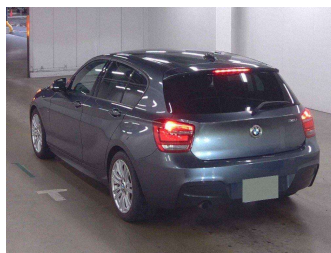

2013 BMW 116i M-Sport

Purchase Price **\$13,990**
Includes GST, Registration & Licensing

Finance may be available on this vehicle. Ask one of our friendly staff for more information.

Gain peace of mind with Mechanical Breakdown Insurance. **Ask us how.**

Top features
None Listed

Body Style
5 door, Hatchback

Odometer
59,300 km

Engine
1600 cc

Fuel Type
Petrol

Transmission
AT

Wheels
-

VIN
WBA1A12090J208423

Interior
-

Safety
-

Reg No.
-

Ext Colour
Mineral Grey

History
-

Seats
-

CO2 Emissions
-

Energy Economy
-