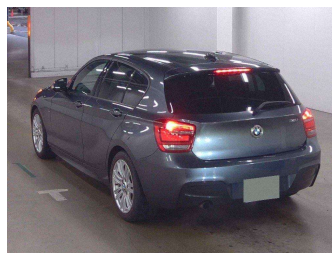

2013 BMW 116i M-Sport

Purchase Price **\$13,990**
Includes GST, Registration & Licensing

Finance may be available on this vehicle. Ask one of our friendly staff for more information.

Gain peace of mind with Mechanical Breakdown Insurance. **Ask us how.**

Top features
None Listed

Body Style
5 door, Hatchback

Odometer
59,300 km

Engine
1600 cc

Fuel Type
Petrol

Transmission
AT

Wheels
-

VIN
WBA1A12090J208423

Interior
-

Safety
-

Reg No.
-

Ext Colour
Mineral Grey

History
-

Seats
-

CO2 Emissions
-

Energy Economy
-