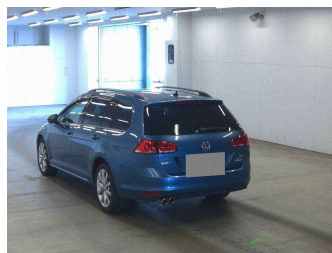

2014 Volkswagen Golf Variant 7 TSI Highline

Purchase Price **$15,990**
Includes GST, Registration & Licensing

Finance may be available on this vehicle. Ask one of our friendly staff for more information.

Gain peace of mind with Mechanical Breakdown Insurance. **Ask us how.**

Top features

- » Cruise Control

Body Style
5 door, Station Wagon

Odometer
58,400 km

Engine
1400 cc

Fuel Type
Petrol

Transmission
Automatic

Wheels
-

VIN
WVWZZZAUZEP569789

Interior
-

Safety
-

Reg No.

-

Ext Colour
Pacific Blue

History

-

Seats

-

CO2 Emissions

-

Energy Economy

-

Stock ID: 2638

Lambo Wholesale | Phone 027 548 4245 | Email lambowholesale@xtra.co.nz
173 Ferry Road, Waltham, Christchurch 8011, New Zealand
www.lambowholesale.co.nz

★★★★★
4.85 | 867 reviews