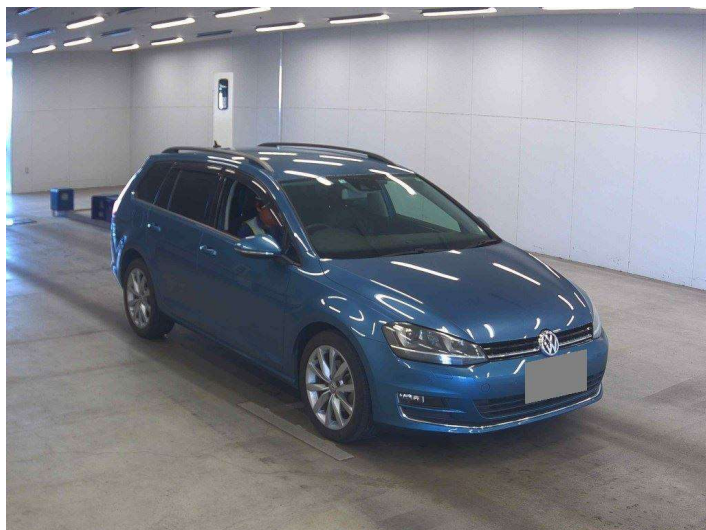

2014 Volkswagen Golf Variant 7 TSI Highline

Purchase Price **$15,990**
Includes GST, Registration & Licensing

Finance may be available on this vehicle. Ask one of our friendly staff for more information.

Gain peace of mind with Mechanical Breakdown Insurance. **Ask us how.**

Top features

- » Cruise Control

Body Style
5 door, Station Wagon

Odometer
58,400 km

Engine
1400 cc

Fuel Type
Petrol

Transmission
Automatic

Wheels
-

VIN
WVWZZZAUZEP569789

Interior
-

Safety
-

Reg No.

-

Ext Colour
Pacific Blue

History

-

Seats

-

CO2 Emissions

-

Energy Economy

-

Stock ID: 2638

Lambo Wholesale | Phone 027 548 4245 | Email lambowholesale@xtra.co.nz
173 Ferry Road, Waltham, Christchurch 8011, New Zealand
www.lambowholesale.co.nz

★★★★★
4.85 | 867 reviews