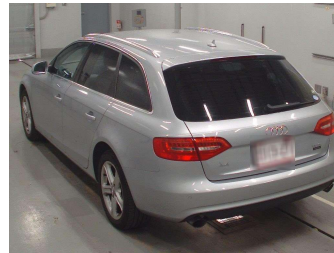

2015 Audi A4 Avant 2.0 TFSi Luxury LEATHER

Purchase Price **$16,990**
Includes GST, Registration & Licensing

Finance may be available on this vehicle. Ask one of our friendly staff for more information.

Gain peace of mind with Mechanical Breakdown Insurance. **Ask us how.**

Top features

- » Cruise Control

Body Style
5 door, Station Wagon

Odometer
54,900 km

Engine
2000 cc

Fuel Type
Petrol

Transmission
Automatic

Wheels
-

VIN
WAUZZZ8K5FA165209

Interior
-

Safety
-

Reg No.

-

Ext Colour
Floret Silver Metallic

History

-

Seats

-

CO2 Emissions

-

Energy Economy

-

Stock ID: 2570

Lambo Wholesale | Phone 027 548 4245 | Email lambowholesale@xtra.co.nz
173 Ferry Road, Waltham, Christchurch 8011, New Zealand
www.lambowholesale.co.nz

4.85 | 857 reviews