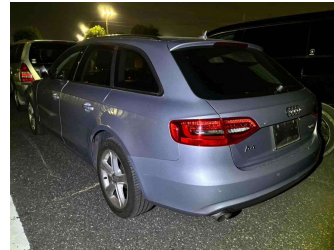

2015 Audi A4 Avant 2.0 TFSi Luxury LEATHER

Purchase Price **\$16,990**
Includes GST, Registration & Licensing

Finance may be available on this vehicle. Ask one of our friendly staff for more information.

Gain peace of mind with Mechanical Breakdown Insurance. **Ask us how.**

Top features

- » Cruise Control

Body Style
5 door, Station Wagon

Odometer
54,900 km

Engine
2000 cc

Fuel Type
Petrol

Transmission
Automatic