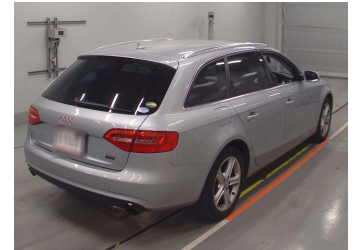

2015 Audi A4 Avant 2.0 TFSi Luxury LEATHER

Purchase Price **$16,990**
Includes GST, Registration & Licensing

Finance may be available on this vehicle. Ask one of our friendly staff for more information.

Gain peace of mind with Mechanical Breakdown Insurance. **Ask us how.**

Top features

- » Cruise Control

Body Style
5 door, Station Wagon

Odometer
54,900 km

Engine
2000 cc

Fuel Type
Petrol

Transmission
Automatic

Wheels
-

VIN
WAUZZZ8K5FA165209

Interior
-

Safety
-

Reg No.

-

Ext Colour
Silver

History

-

Seats

-

CO2 Emissions

-

Energy Economy

-

Stock ID: 2570

Lambo
Wholesale Ltd

Lambo Wholesale | Phone 027 548 4245 | Email lambowholesale@xtra.co.nz
173 Ferry Road, Waltham, Christchurch 8011, New Zealand
www.lambowholesale.co.nz

4.84 | 831 reviews