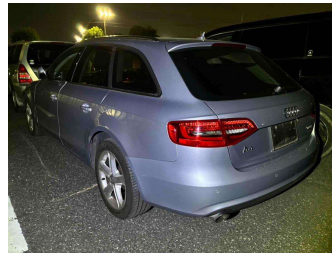

2015 Audi A4 Avant 2.0 TFSi Luxury LEATHER

Purchase Price **\$16,990**
Includes GST, Registration & Licensing

Finance may be available on this vehicle. Ask one of our friendly staff for more information.

Gain peace of mind with Mechanical Breakdown Insurance. **Ask us how.**

Top features

- » Cruise Control

Body Style
5 door, Station Wagon

Odometer
54,900 km

Engine
2000 cc

Fuel Type
Petrol

Transmission
Automatic