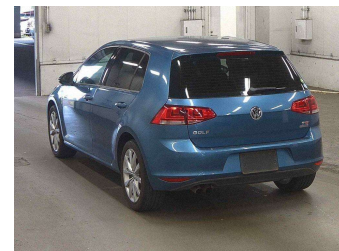

2013 Volkswagen Golf 7 TSI Highline

Purchase Price **\$14,990**
Includes GST, Registration & Licensing

Finance may be available on this vehicle. Ask one of our friendly staff for more information.

Gain peace of mind with Mechanical Breakdown Insurance. **Ask us how.**

Top features

- » Cruise Control
- » paddle shift

Body Style
5 door, Hatchback

Odometer
48,300 km

Engine
1400 cc

Fuel Type
Petrol

Transmission
Automatic

Wheels
-