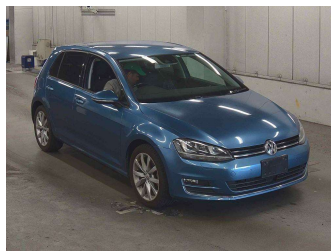

2013 Volkswagen Golf 7 TSI Highline

Purchase Price **\$14,990**
Includes GST, Registration & Licensing

Finance may be available on this vehicle. Ask one of our friendly staff for more information.

Gain peace of mind with Mechanical Breakdown Insurance. **Ask us how.**

Top features

- » Cruise Control
- » paddle shift

Body Style
5 door, Hatchback

Odometer
48,300 km

Engine
1400 cc

Fuel Type
Petrol

Transmission
Automatic

Wheels
-