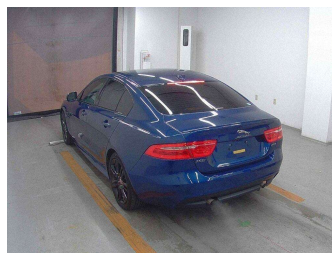

2016 Jaguar XE 25t R-Sport 2.0P/8AT

Purchase Price **\$25,990**
Includes GST, Registration & Licensing

Finance may be available on this vehicle. Ask one of our friendly staff for more information.

Gain peace of mind with Mechanical Breakdown Insurance. **Ask us how.**

Top features

- » Heated Seats
- » paddle shift
- » Reversing Camera

Body Style
4 door, Sedan

Odometer
46,800 km

Engine
1999 cc

Fuel Type
Petrol

Transmission
Automatic

Wheels
-

VIN
SAJAB4AG6GA924207

Interior
-

Safety
-

Reg No.
-

Ext Colour
Blue Fire Metallic

History
-

Seats
-

CO2 Emissions
-