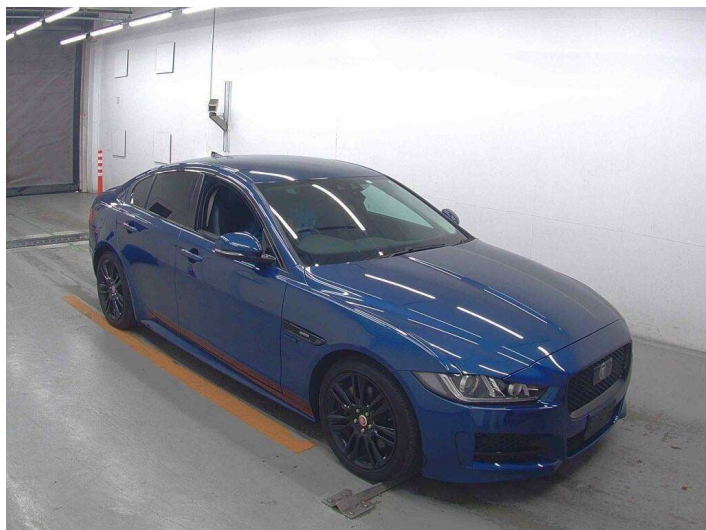

2016 Jaguar XE 25t R-Sport 2.0P/8AT

Purchase Price **\$25,990**
Includes GST, Registration & Licensing

Finance may be available on this vehicle. Ask one of our friendly staff for more information.

Gain peace of mind with Mechanical Breakdown Insurance. **Ask us how.**

Top features

- » Heated Seats
- » paddle shift
- » Reversing Camera

Body Style
4 door, Sedan

Odometer
46,800 km

Engine
1999 cc

Fuel Type
Petrol

Transmission
Automatic

Wheels
-

VIN
SAJAB4AG6GA924207

Interior
-

Safety
-

Reg No.
-

Ext Colour
Blue Fire Metallic

History
-

Seats
-

CO2 Emissions
-