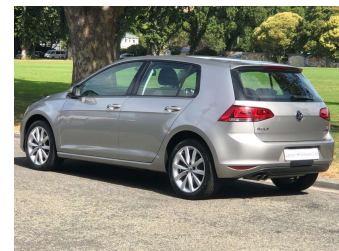

2013 Volkswagen Golf 7 TSI Highline

Purchase Price **$15,990**
Includes GST, Registration & Licensing

Finance may be available on this vehicle. Ask one of our friendly staff for more information.

Gain peace of mind with Mechanical Breakdown Insurance. **Ask us how.**

Top features

- » Cruise Control
- » paddle shift
- » Reversing Camera

Body Style
5 door, Hatchback

Odometer
31,000 km

Engine
1400 cc

Fuel Type
Petrol

Transmission
Automatic

Wheels
-

VIN
WVWZZZAUZEW088497

Interior
-

Safety
-

Reg No.

-

Ext Colour
Tungsten Silver

History

-

Seats

-

CO2 Emissions

-

Energy Economy

-

Stock ID: 2560

Lambo Wholesale | Phone 027 548 4245 | Email lambowholesale@xtra.co.nz
173 Ferry Road, Waltham, Christchurch 8011, New Zealand
www.lambowholesale.co.nz

4.84 | 834 reviews