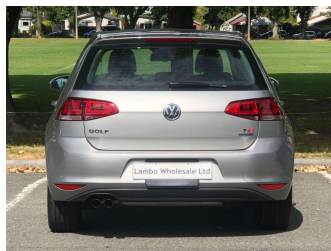

# 2013 Volkswagen Golf 7 TSI Highline

**Purchase Price** **\$15,990**  
Includes GST, Registration & Licensing

Finance may be available on this vehicle. Ask one of our friendly staff for more information.