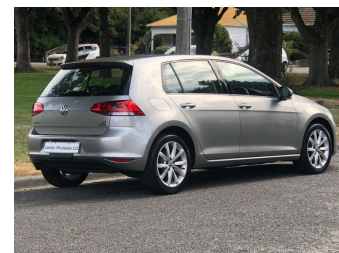

# 2013 Volkswagen Golf 7 TSI Highline

**Purchase Price** **\$15,990**  
Includes GST, Registration & Licensing

Finance may be available on this vehicle. Ask one of our friendly staff for more information.

Gain peace of mind with Mechanical Breakdown Insurance. **Ask us how.**

**Top features**

- » Cruise Control
- » paddle shift
- » Reversing Camera

Body Style  
**5 door, Hatchback**

Odometer  
**31,000 km**