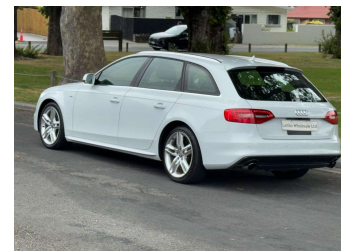

2014 Audi A4 Avant 2.0 TFSi S-Line

Purchase Price **\$17,990**
Includes GST, Registration & Licensing

Finance may be available on this vehicle. Ask one of our friendly staff for more information.

Gain peace of mind with Mechanical Breakdown Insurance. **Ask us how.**

Top features

- » paddle shift
- » Reversing Camera
- » smart key

Body Style
5 door, Station Wagon

Odometer
54,200 km

Engine
2000 cc

Fuel Type
Petrol

Transmission
Automatic

Wheels
-