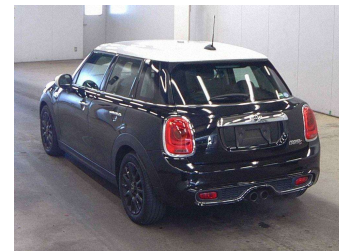

# 2016 Mini Cooper S 2.0T 6AT 5-Door

**Purchase Price** **\$19,990**  
Includes GST, Registration & Licensing

Finance may be available on this vehicle. Ask one of our friendly staff for more information.

Gain peace of mind with Mechanical Breakdown Insurance. **Ask us how.**

**Top features**

- » Cruise Control

Body Style  
**5 door, Hatchback**

Odometer  
**62,200 km**

Engine  
**2000 cc**

Fuel Type  
**Petrol**