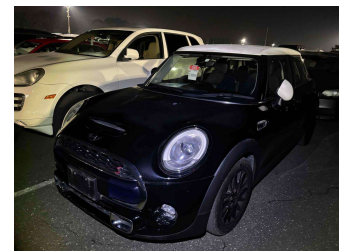

# 2016 Mini Cooper S 2.0T 6AT 5-Door

**Purchase Price** **\$19,990**  
Includes GST, Registration & Licensing

Finance may be available on this vehicle. Ask one of our friendly staff for more information.

Gain peace of mind with Mechanical Breakdown Insurance. **Ask us how.**

**Top features**

- » Cruise Control

Body Style  
**5 door, Hatchback**

Odometer  
**62,200 km**

Engine  
**2000 cc**

Fuel Type  
**Petrol**