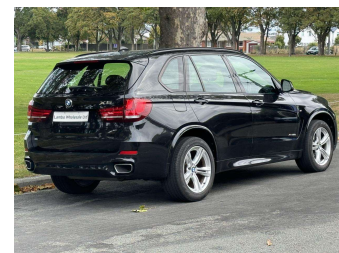

2016 BMW X5 xDrive 35d M Sport

Purchase Price **\$31,990**
Includes GST, Registration & Licensing

Finance may be available on this vehicle. Ask one of our friendly staff for more information.

Gain peace of mind with Mechanical Breakdown Insurance. **Ask us how.**

Top features

- » Cruise Control
- » paddle shift
- » Reversing Camera
- » Sunroof

Body Style
5 door, SUV / 4x4

Odometer
82,800 km

Engine
3000 cc

Fuel Type
Diesel

Transmission
AT

Wheels
-