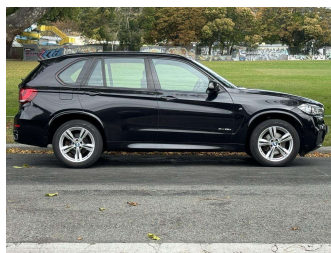

2016 BMW X5 xDrive 35d M Sport

Purchase Price **\$31,990**
Includes GST, Registration & Licensing

Finance may be available on this vehicle. Ask one of our friendly staff for more information.

Gain peace of mind with Mechanical Breakdown Insurance. **Ask us how.**

Top features

- » Cruise Control
- » paddle shift
- » Reversing Camera
- » Sunroof

Body Style
5 door, SUV / 4x4

Odometer
82,800 km

Engine
3000 cc

Fuel Type
Diesel

Transmission
AT

Wheels
-