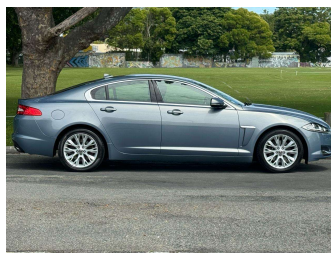

# 2014 Jaguar XF 2.0 Premium Luxury

**Purchase Price** **\$17,990**  
Includes GST, Registration & Licensing

Finance may be available on this vehicle. Ask one of our friendly staff for more information.

Gain peace of mind with Mechanical Breakdown Insurance. **Ask us how.**

**Top features**

- » paddle shift

Body Style  
**4 door, Sedan**

Odometer  
**69,400 km**

Engine  
**2000 cc**

Fuel Type  
**Petrol**

Transmission  
**Automatic**