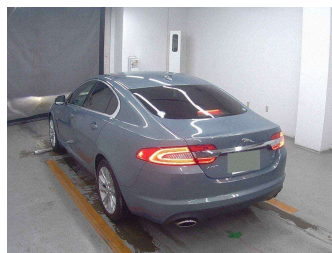

2014 Jaguar XF 2.0 Premium Luxury

Purchase Price **\$17,990**
Includes GST, Registration & Licensing

Finance may be available on this vehicle. Ask one of our friendly staff for more information.

Gain peace of mind with Mechanical Breakdown Insurance. **Ask us how.**

Top features

- » paddle shift

Body Style
4 door, Sedan

Odometer
69,400 km

Engine
2000 cc

Fuel Type
Petrol

Transmission
Automatic

Wheels
-