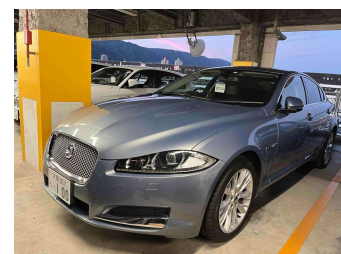

2014 Jaguar XF 2.0 Premium Luxury

Purchase Price **\$17,990**
Includes GST, Registration & Licensing

Finance may be available on this vehicle. Ask one of our friendly staff for more information.

Gain peace of mind with Mechanical Breakdown Insurance. **Ask us how.**

Top features

- » paddle shift

Body Style
4 door, Sedan

Odometer
69,400 km

Engine
2000 cc

Fuel Type
Petrol

Transmission
Automatic

Wheels
-