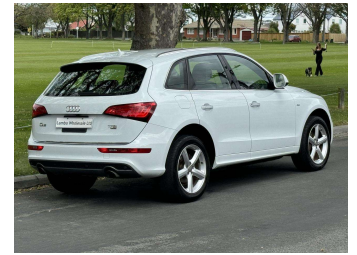

# 2014 Audi Q5 2.0 TFSi Quattro S-Line

**Purchase Price** **\$20,990**  
Includes GST, Registration & Licensing

Finance may be available on this vehicle. Ask one of our friendly staff for more information.

Gain peace of mind with Mechanical Breakdown Insurance. **Ask us how.**

**Top features**

- » Cruise Control
- » Reversing Camera

Body Style  
**5 door, SUV / 4x4**

Odometer  
**80,000 km**

Engine  
**2000 cc**