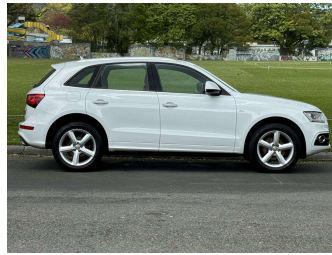

2014 Audi Q5 2.0 TFSi Quattro S-Line

Purchase Price **$20,990**
Includes GST, Registration & Licensing

Finance may be available on this vehicle. Ask one of our friendly staff for more information.

Gain peace of mind with Mechanical Breakdown Insurance. **Ask us how.**

Top features

- » Cruise Control
- » Reversing Camera

Body Style
5 door, SUV / 4x4

Odometer
80,000 km

Engine
2000 cc

Fuel Type
Petrol

Transmission
AT, 4WD

Wheels
-

VIN
WAUZZZ8R4FA033085

Interior
-

Safety
-

Reg No.
-

Ext Colour
Glacier White Pearl

History
-

Seats
-

CO2 Emissions
★★★★☆ ☆
205 grams/km

Energy Economy
★★☆☆☆☆

Annual fuel cost of $3,450
8.8L per 100km

Cost per year is an estimate based on petrol price of $2.80 per litre and an average distance of 14000 km. Emissions and Energy Economy figures standardised to 3P WLTP.

Stock ID: 2508

Lambo Wholesale | Phone 027 548 4245 | Email lambowholesale@xtra.co.nz
173 Ferry Road, Waltham, Christchurch 8011, New Zealand
www.lambowholesale.co.nz