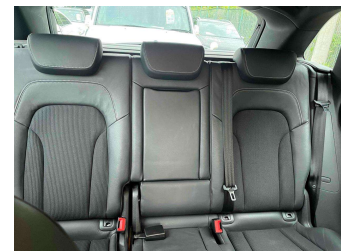

2014 Audi Q5 2.0 TFSi Quattro S-Line

Purchase Price **$21,990**
Includes GST, Registration & Licensing

Finance may be available on this vehicle. Ask one of our friendly staff for more information.

Gain peace of mind with Mechanical Breakdown Insurance. **Ask us how.**

Top features

- » Cruise Control
- » Reversing Camera

Body Style
5 door, SUV / 4x4

Odometer
80,000 km

Engine
2000 cc

Fuel Type
Petrol

Transmission
AT, 4WD

Wheels
-

VIN
WAUZZZ8R4FA033085

Interior
-

Safety
-

Reg No.
-

Ext Colour
Glacier White Pearl

History
-

Seats
-

CO2 Emissions
★ ★ ★ ★ ☆ ☆
205 grams/km

Energy Economy
★ ★ ☆ ☆ ☆ ☆
Annual fuel cost of $3,450
8.8L per 100km

Cost per year is an estimate based on petrol price of $2.80 per litre and an average distance of 14000 km. Emissions and Energy Economy figures standardised to 3P WLTP.

Stock ID: 2508

Lambo Wholesale | Phone 027 548 4245 | Email lambowholesale@xtra.co.nz
173 Ferry Road, Waltham, Christchurch 8011, New Zealand
www.lambowholesale.co.nz