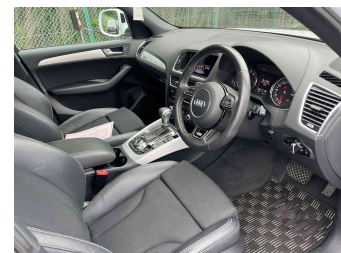

2014 Audi Q5 2.0 TFSi Quattro S-Line

Purchase Price **$21,990**
Includes GST, Registration & Licensing

Finance may be available on this vehicle. Ask one of our friendly staff for more information.

Gain peace of mind with Mechanical Breakdown Insurance. **Ask us how.**

Top features

- » Cruise Control
- » Reversing Camera

Body Style
5 door, SUV / 4x4

Odometer
80,000 km

Engine
2000 cc

Fuel Type
Petrol

Transmission
AT, 4WD

Wheels
-

VIN
WAUZZZ8R4FA033085

Interior
-

Safety
-

Reg No.
-

Ext Colour
Glacier White Pearl

History
-

Seats
-

CO2 Emissions
★ ★ ★ ★ ☆ ☆
205 grams/km

Energy Economy
★ ★ ☆ ☆ ☆ ☆
Annual fuel cost of $3,450
8.8L per 100km

Cost per year is an estimate based on petrol price of $2.80 per litre and an average distance of 14000 km. Emissions and Energy Economy figures standardised to 3P WLTP.

Stock ID: 2508

Lambo Wholesale | Phone 027 548 4245 | Email lambowholesale@xtra.co.nz
173 Ferry Road, Waltham, Christchurch 8011, New Zealand
www.lambowholesale.co.nz