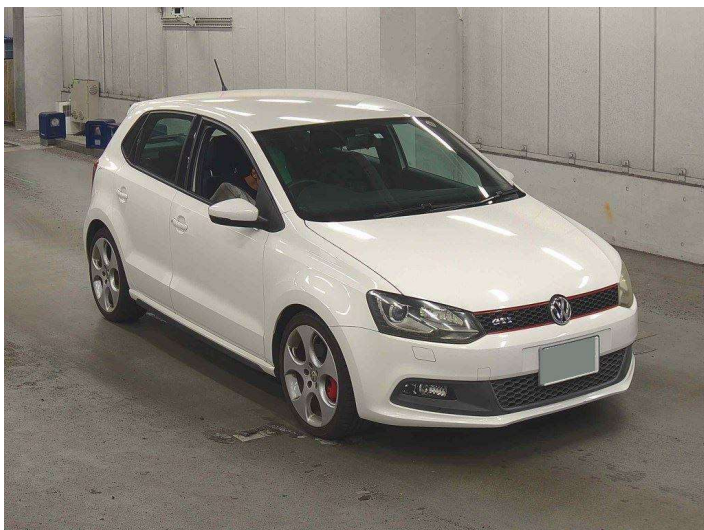

2012 Volkswagen Polo GTi 1.4T 7-DSG

Purchase Price **\$14,990**
Includes GST, Registration & Licensing

Finance may be available on this vehicle. Ask one of our friendly staff for more information.

Gain peace of mind with Mechanical Breakdown Insurance. **Ask us how.**

Top features
None Listed

Body Style
5 door, Hatchback

Odometer
22,100 km

Engine
1400 cc

Fuel Type
Petrol

Transmission
Automatic

Wheels
-

VIN
WVVZZZ6RZCY212368

Interior
-

Safety
-

Reg No.

-

Ext Colour
Candy White

History

-

Seats