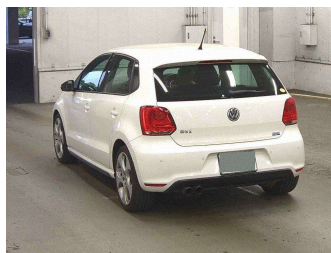

2012 Volkswagen Polo GTi 1.4T 7-DSG

Purchase Price **\$14,990**
Includes GST, Registration & Licensing

Finance may be available on this vehicle. Ask one of our friendly staff for more information.

Gain peace of mind with Mechanical Breakdown Insurance. **Ask us how.**

Top features
None Listed

Body Style
5 door, Hatchback

Odometer
22,100 km

Engine
1400 cc

Fuel Type
Petrol

Transmission
Automatic

Wheels
-

VIN
WVVZZZ6RZCY212368

Interior
-

Safety
-

Reg No.

-

Ext Colour
Candy White

History

-

Seats