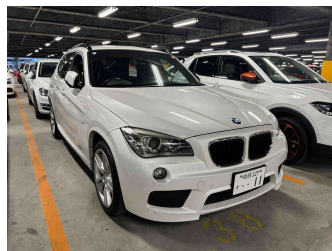

2014 BMW X1 S-Drive 18i M-Sport

Purchase Price **\$15,990**
Includes GST, Registration & Licensing

Finance may be available on this vehicle. Ask one of our friendly staff for more information.

Gain peace of mind with Mechanical Breakdown Insurance. **Ask us how.**

Top features

- » CD
- » DVD
- » Reversing Camera

Body Style
5 door, SUV

Odometer
60,800 km

Engine
2000 cc

Fuel Type
Petrol

Transmission
Automatic

Wheels
-