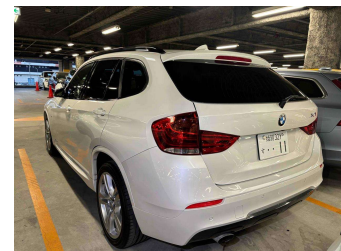

2014 BMW X1 S-Drive 18i M-Sport

Purchase Price **\$15,990**
Includes GST, Registration & Licensing

Finance may be available on this vehicle. Ask one of our friendly staff for more information.

Gain peace of mind with Mechanical Breakdown Insurance. **Ask us how.**

Top features

- » CD
- » DVD
- » Reversing Camera

Body Style
5 door, SUV

Odometer
60,800 km

Engine
2000 cc

Fuel Type
Petrol

Transmission
Automatic

Wheels
-