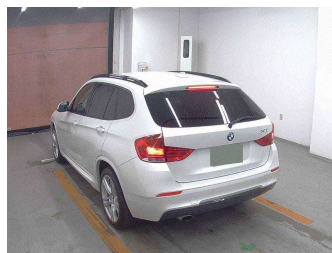

2014 BMW X1 S-Drive 18i M-Sport

Purchase Price **\$15,990**
Includes GST, Registration & Licensing

Finance may be available on this vehicle. Ask one of our friendly staff for more information.

Gain peace of mind with Mechanical Breakdown Insurance. **Ask us how.**

Top features

- » CD
- » DVD
- » Reversing Camera

Body Style
5 door, SUV

Odometer
60,800 km

Engine
2000 cc

Fuel Type
Petrol

Transmission
Automatic

Wheels
-