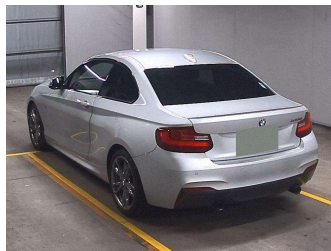

2014 BMW M235i M-Sport

Purchase Price **\$26,990**
Includes GST, Registration & Licensing

Finance may be available on this vehicle. Ask one of our friendly staff for more information.

Gain peace of mind with Mechanical Breakdown Insurance. **Ask us how.**

Top features
 None Listed

Body Style
2 door, Coupe

Odometer
59,900 km

Engine
3000 cc

Fuel Type
Petrol

Transmission
Automatic

Wheels
 -

VIN
WBA1J72020VX83572

Interior
 -

Safety
 -

Reg No.

-

Ext Colour
Glacier Silver

History

-

Seats