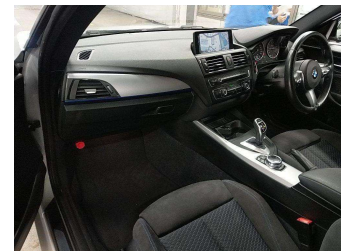

2014 BMW M235i M-Sport

Purchase Price **$26,990**
Includes GST, Registration & Licensing

Finance may be available on this vehicle. Ask one of our friendly staff for more information.

Gain peace of mind with Mechanical Breakdown Insurance. **Ask us how.**

Top features
None Listed

Body Style
2 door, Coupe

Odometer
59,900 km

Engine
3000 cc

Fuel Type
Petrol

Transmission
Automatic

Wheels
-

VIN
WBA1J72020VX83572

Interior
-

Safety
-

Reg No.

-

Ext Colour
Glacier Silver

History

-

Seats

-

CO2 Emissions

-

Energy Economy

-

Stock ID: 2513

Lambo Wholesale | Phone 027 548 4245 | Email lambowholesale@xtra.co.nz
173 Ferry Road, Waltham, Christchurch 8011, New Zealand
www.lambowholesale.co.nz