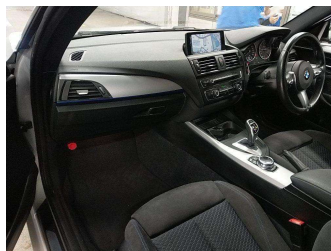

2014 BMW M235i M-Sport

Purchase Price **\$26,990**
Includes GST, Registration & Licensing

Finance may be available on this vehicle. Ask one of our friendly staff for more information.

Gain peace of mind with Mechanical Breakdown Insurance. **Ask us how.**

Top features
 None Listed

Body Style
2 door, Coupe

Odometer
59,900 km

Engine
3000 cc

Fuel Type
Petrol

Transmission
Automatic

Wheels
 -

VIN
WBA1J72020VX83572

Interior
 -

Safety
 -

Reg No.

-

Ext Colour
Glacier Silver

History

-

Seats