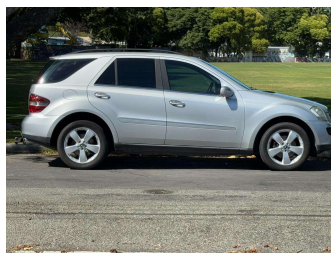

2006 Mercedes-Benz ML350 4-MATIC Sport

Purchase Price **\$9,990**
Includes GST, Registration & Licensing

Finance may be available on this vehicle. Ask one of our friendly staff for more information.

Gain peace of mind with Mechanical Breakdown Insurance. **Ask us how.**

Top features
None Listed

Body Style
Station Wagon

Odometer
73,000 km

Engine
3490 cc, Internal Combustion

Fuel Type
Petrol

Transmission
Automatic

Wheels
-

VIN
WDC1641862A157471