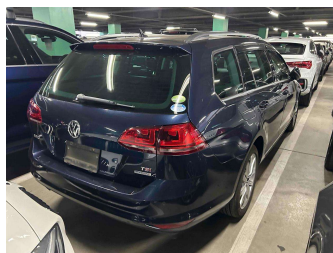

2014 Volkswagen Golf Variant 7 TSI Highline

Purchase Price **$15,990**
Includes GST, Registration & Licensing

Finance may be available on this vehicle. Ask one of our friendly staff for more information.

Gain peace of mind with Mechanical Breakdown Insurance. **Ask us how.**

Top features

- » Cruise Control
- » Reversing Camera

Body Style
5 door, Station Wagon

Odometer
68,000 km

Engine
1400 cc

Fuel Type
Petrol

Transmission
Automatic

Wheels
-

VIN
WVWZZZAUZEP560145

Interior
-

Safety
-

Reg No.

-

Ext Colour

Night Blue Metallic

History

-

Seats

-

CO2 Emissions

-

Energy Economy

-

Stock ID: 2662

Lambo Wholesale | Phone 027 548 4245 | Email lambowholesale@xtra.co.nz
173 Ferry Road, Waltham, Christchurch 8011, New Zealand
www.lambowholesale.co.nz

4.85 | 900 reviews