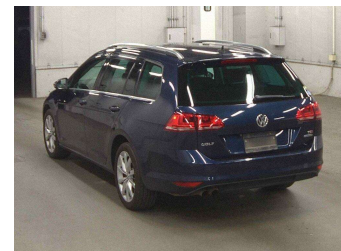

2014 Volkswagen Golf Variant 7 TSI Highline

Purchase Price **\$15,990**
Includes GST, Registration & Licensing

Finance may be available on this vehicle. Ask one of our friendly staff for more information.

Gain peace of mind with Mechanical Breakdown Insurance. **Ask us how.**

Top features

- » Cruise Control
- » Reversing Camera

Body Style
5 door, Station Wagon

Odometer
68,000 km

Engine
1400 cc

Fuel Type
Petrol