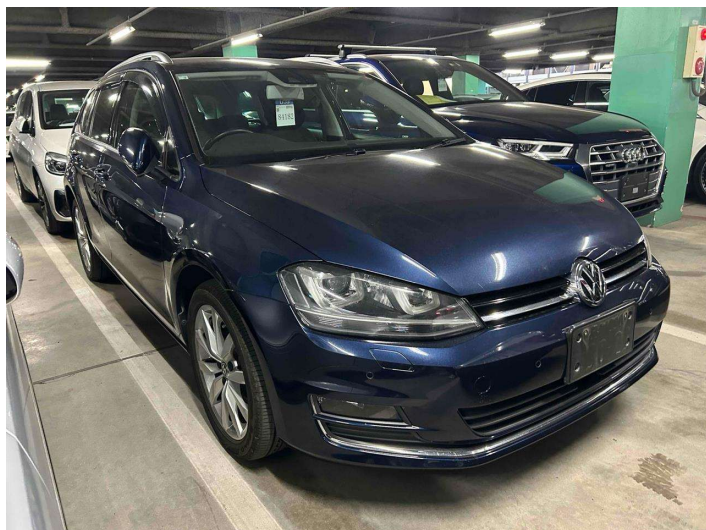

2014 Volkswagen Golf Variant 7 TSI Highline

Purchase Price **\$15,990**
Includes GST, Registration & Licensing

Finance may be available on this vehicle. Ask one of our friendly staff for more information.

Gain peace of mind with Mechanical Breakdown Insurance. **Ask us how.**

Top features

- » Cruise Control
- » Reversing Camera

Body Style
5 door, Station Wagon

Odometer
68,000 km

Engine
1400 cc

Fuel Type
Petrol