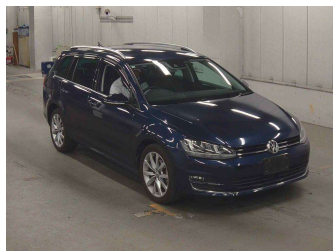

2014 Volkswagen Golf Variant 7 TSI Highline

Purchase Price **\$15,990**
Includes GST, Registration & Licensing

Finance may be available on this vehicle. Ask one of our friendly staff for more information.

Gain peace of mind with Mechanical Breakdown Insurance. **Ask us how.**

Top features

- » Cruise Control
- » Reversing Camera

Body Style
5 door, Station Wagon

Odometer
68,000 km

Engine
1400 cc

Fuel Type
Petrol