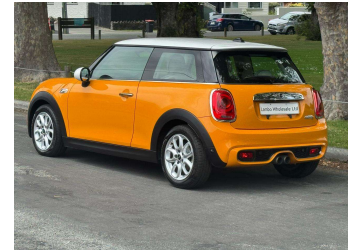

2015 Mini Cooper S 2.0T 6AT 3-Door LEATHER

Purchase Price **\$15,990**
Includes GST, Registration & Licensing

Finance may be available on this vehicle. Ask one of our friendly staff for more information.

Gain peace of mind with Mechanical Breakdown Insurance. **Ask us how.**

Top features
None Listed

Body Style
3 door, Hatchback

Odometer
90,800 km

Engine
2000 cc

Fuel Type
Petrol

Transmission
Automatic

Wheels
-