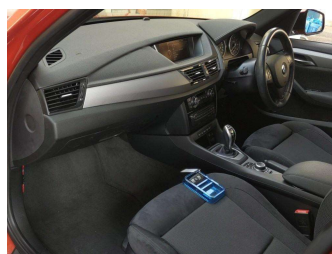

2015 BMW X1 X-Drive 20i M-Sport

Purchase Price **$14,990**
Includes GST, Registration & Licensing

Finance may be available on this vehicle. Ask one of our friendly staff for more information.

Gain peace of mind with Mechanical Breakdown Insurance. **Ask us how.**

Top features

- » Auto Lights
- » Reversing Camera

Body Style
5 door, SUV / 4x4

Odometer
77,900 km

Engine
2000 cc

Fuel Type
Petrol

Transmission
Automatic, 4WD

Wheels
-

VIN
WBAVM92030VT60374

Interior
-

Safety
-

Reg No.
-

Ext Colour
Valencia Orange

History
-

Seats
-

CO2 Emissions
-

Energy Economy
-

Stock ID: 2515

Lambo Wholesale | Phone 027 548 4245 | Email lambowholesale@xtra.co.nz
173 Ferry Road, Waltham, Christchurch 8011, New Zealand
www.lambowholesale.co.nz