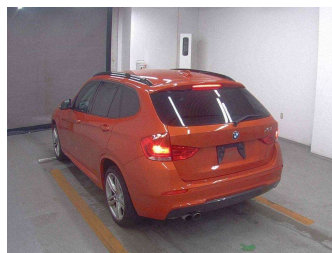

# 2015 BMW X1 X-Drive 20i M-Sport

Purchase Price **\$14,990**  
Includes GST, Registration & Licensing

Finance may be available on this vehicle. Ask one of our friendly staff for more information.

Gain peace of mind with Mechanical Breakdown Insurance. **Ask us how.**

**Top features**

- » Auto Lights
- » Reversing Camera

Body Style  
**5 door, SUV / 4x4**

Odometer  
**77,900 km**

Engine  
**2000 cc**

Fuel Type  
**Petrol**

Transmission  
**Automatic, 4WD**

Wheels  
-