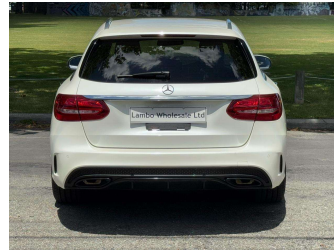

2015 Mercedes-Benz C200 Wagon AMG Sport

Purchase Price **\$22,990**
Includes GST, Registration & Licensing

Finance may be available on this vehicle. Ask one of our friendly staff for more information.

Gain peace of mind with Mechanical Breakdown Insurance. **Ask us how.**

Top features

- » Cruise Control
- » Heated Seats
- » paddle shift
- » Reversing Camera

Body Style
5 door, Station Wagon

Odometer
78,900 km

Engine
2000 cc

Fuel Type
Petrol

Transmission
Automatic

Wheels
-