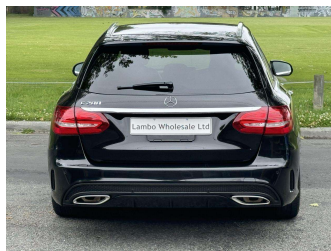

2014 Mercedes-Benz C200 Wagon AMG Sport

Purchase Price **\$22,990**
Includes GST, Registration & Licensing

Finance may be available on this vehicle. Ask one of our friendly staff for more information.

Gain peace of mind with Mechanical Breakdown Insurance. **Ask us how.**

Top features

- » Cruise Control
- » electric seats
- » Reversing Camera

Body Style
5 door, Station Wagon

Odometer
78,700 km

Engine
2000 cc

Fuel Type
Petrol

Transmission
Automatic

Wheels
-