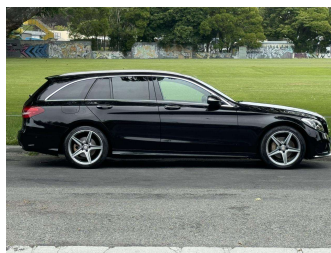

2014 Mercedes-Benz C200 Wagon AMG Sport

Purchase Price **\$22,990**
Includes GST, Registration & Licensing

Finance may be available on this vehicle. Ask one of our friendly staff for more information.

Gain peace of mind with Mechanical Breakdown Insurance. **Ask us how.**

Top features

- » Cruise Control
- » electric seats
- » Reversing Camera

Body Style
5 door, Station Wagon

Odometer
78,700 km

Engine
2000 cc

Fuel Type
Petrol

Transmission
Automatic

Wheels
-